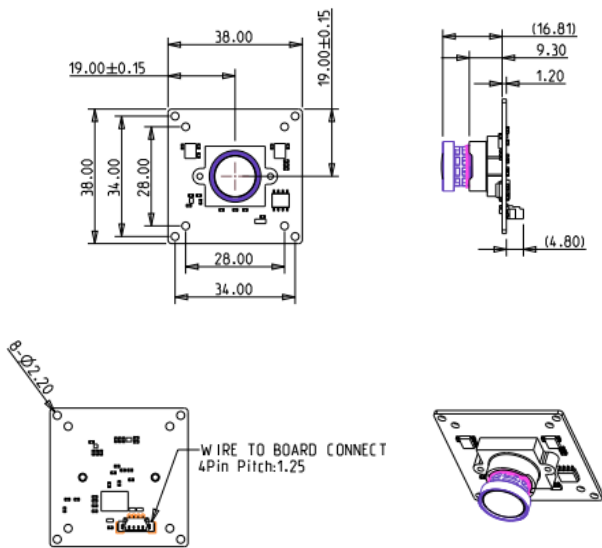

### Mechanical Drawing

#### Mechanical Drawing

#### Lens Specification

| Items                        | Specification          |
|------------------------------|------------------------|
| F No.                        | 1.6 ± 10%              |
| Focal Length                 | 3.28 ± 5%              |
| Optical Back Focal Length    | 6.83 ± 0.2mm (in air)  |
| Mechanical Back Focal Length | 6 ± 0.2mm (in air)     |
| TTL                          | 22.27 ± 0.2mm (in air) |
| Image Circle                 | Φ7 (MAX)               |
| Lens Structure               | 2G4P                   |
| Mount                        | M12*P0.5               |
| DFOV                         | 121°                   |