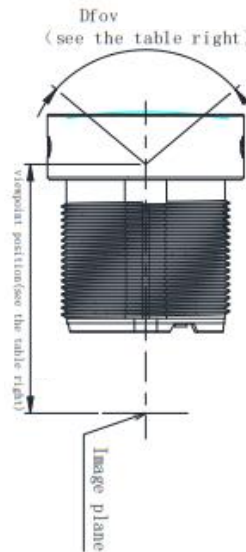

### Mechanical Drawing

#### Mechanical Drawing

#### Lens Specification

| Items                        | Specification          |
|------------------------------|------------------------|
| F No.                        | 1.6 ± 10%              |
| Focal Length                 | 3.28 ± 5%              |
| Optical Back Focal Length    | 6.83 ± 0.2mm (in air)  |
| Mechanical Back Focal Length | 6 ± 0.2mm (in air)     |
| TTL                          | 22.27 ± 0.2mm (in air) |
| Image Circle                 | Φ7 (MAX)               |
| Lens Structure               | 2G4P                   |
| Mount                        | M12*P0.5               |
| DFOV                         | 121°                   |